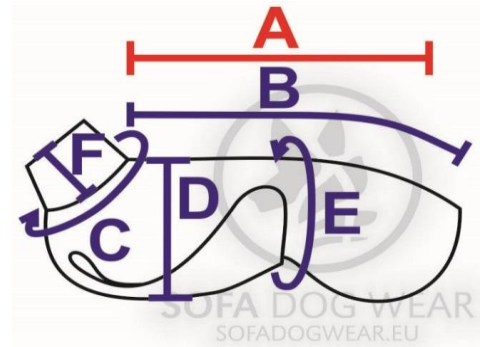

SOFA DOG WEAR
SOFADOGWEAR.EU

D 2301

Hugo

dog			size	coat				
Examples of dog breeds	kg	A	cm ($\pm 3\%$)	B	C	D	E	F
WH standard female, WH small male	13	45	S2	53	42	28	40-48	13
WH standard male, small saluki female, small sloughi female	17	50	S3	59	48	31	45-54	14
WH sprinter, saluki females, sloughi, galgo, azawakh	21	55	M1	65	54	35	50-62	15
medium saluki, pharaoh hound, galgo male, azawakh male	25	60	M2	71	60	39	55-70	16
bigger male saluki, bigger male galgo, medium greyhound	30	65	L1	77	64	43	60-78	17
bigger greyhound, medium barzoj	38	70	L2	83	68	48	65-86	18